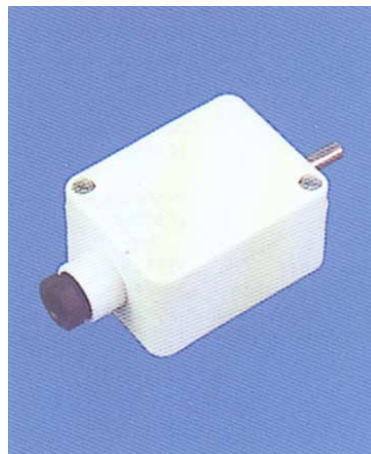

INGENIEURBÜRO
Mencke & Tegtmeyer

Hohe Linden 8F
D-31789 Hameln
Germany

Tel: +49 (0) 5151 / 40 36 99 - 0
Fax: +49 (0) 51 51 / 40 36 99 - 19
email: info@ib-mut.de
<http://www.ib-mut.de>

Banking account:
Stadtsparkasse Hameln
(BLZ 254 500 01)
Kto.-Nr. 10 00 38 38

USt-IdNr. DE160212135