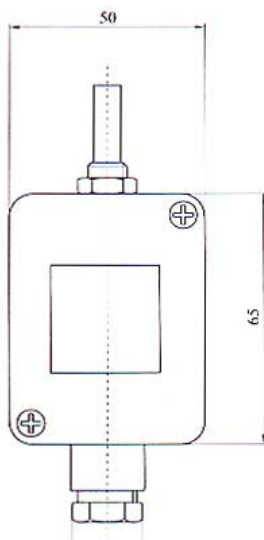

In case of outdoor installation avoid direct rain and sun contact.

Housing: polyamide, colour white, protection IP65

Ambient temp.: -50 °C ... +90 °C

Accuracy: typ. $\pm 1\%$ of measuring range

Cable entry: M16

Output signal: 4 mA ... 20 mA for -50 °C ... + 50 °C

Connection:

INGENIEURBÜRO
Mencke & Tegtmeyer

Hohe Linden 8F
D-31789 Hameln
Germany

Tel: +49 (0) 5151 / 40 36 99 - 0
Fax: +49 (0) 51 51 / 40 36 99 - 19
email: info@ib-mut.de
<http://www.ib-mut.de>